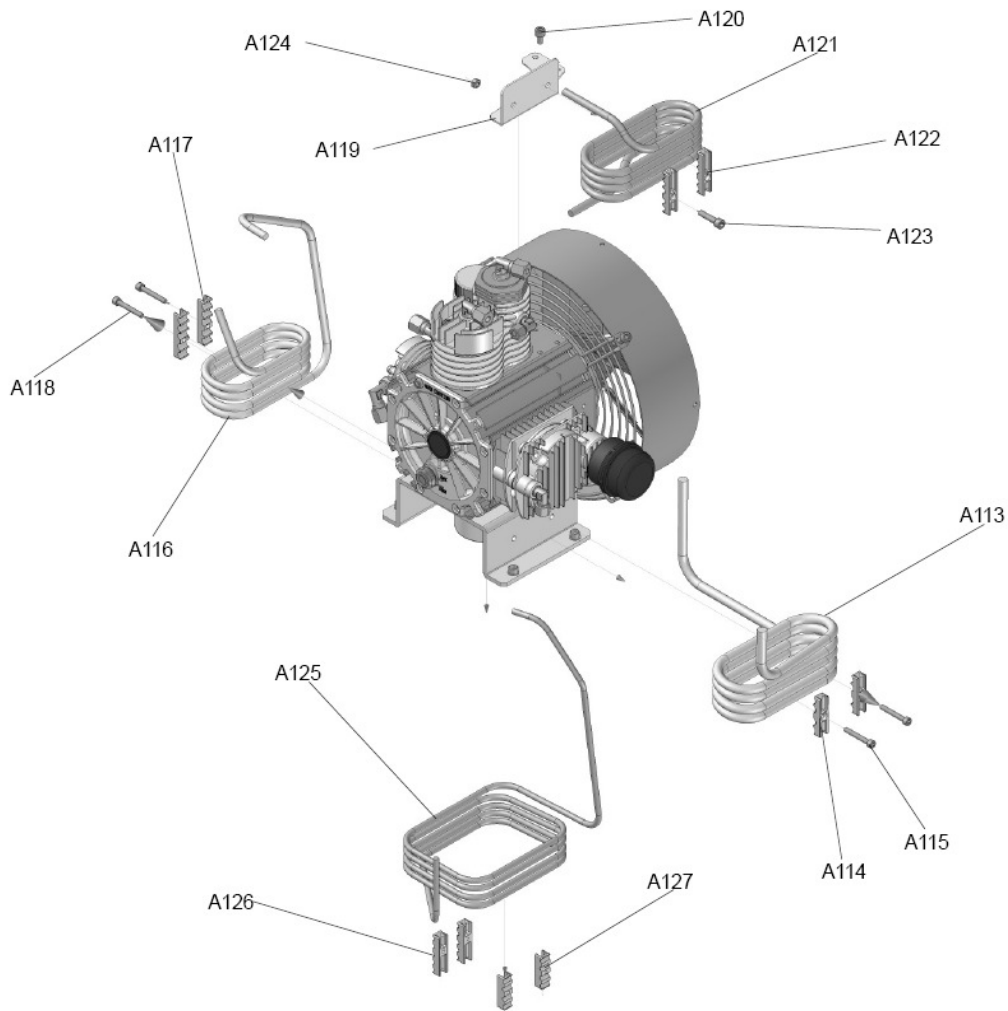

Nardi Parts ATLANTIC 100

N°	Description	Quantity	N°	Description	Quantity
A113	Intercooler 1st - 2nd Stage	1	A121	Intercooler 3rd Stage - separator	1
A114	Fixing tube 1st - 2nd Stage	2	A122	Fixing tube 3rd - separator	2
A115	Screw	2	A123	Screw	3
A116	Intercooler 2nd - 3rd Stage	1	A124	Nut	2
A117	Fixing tube 2nd - 3rd Stage	2	A125	Intercooler 4th Stage - separator	1
A118	Screw	2	A126	Fixing tube 4th Stage - separator	2
A119	Bracket tube 3rd Stage	1	A127	Fixing tube 4th Stage - separator	2
A120	Screw	3