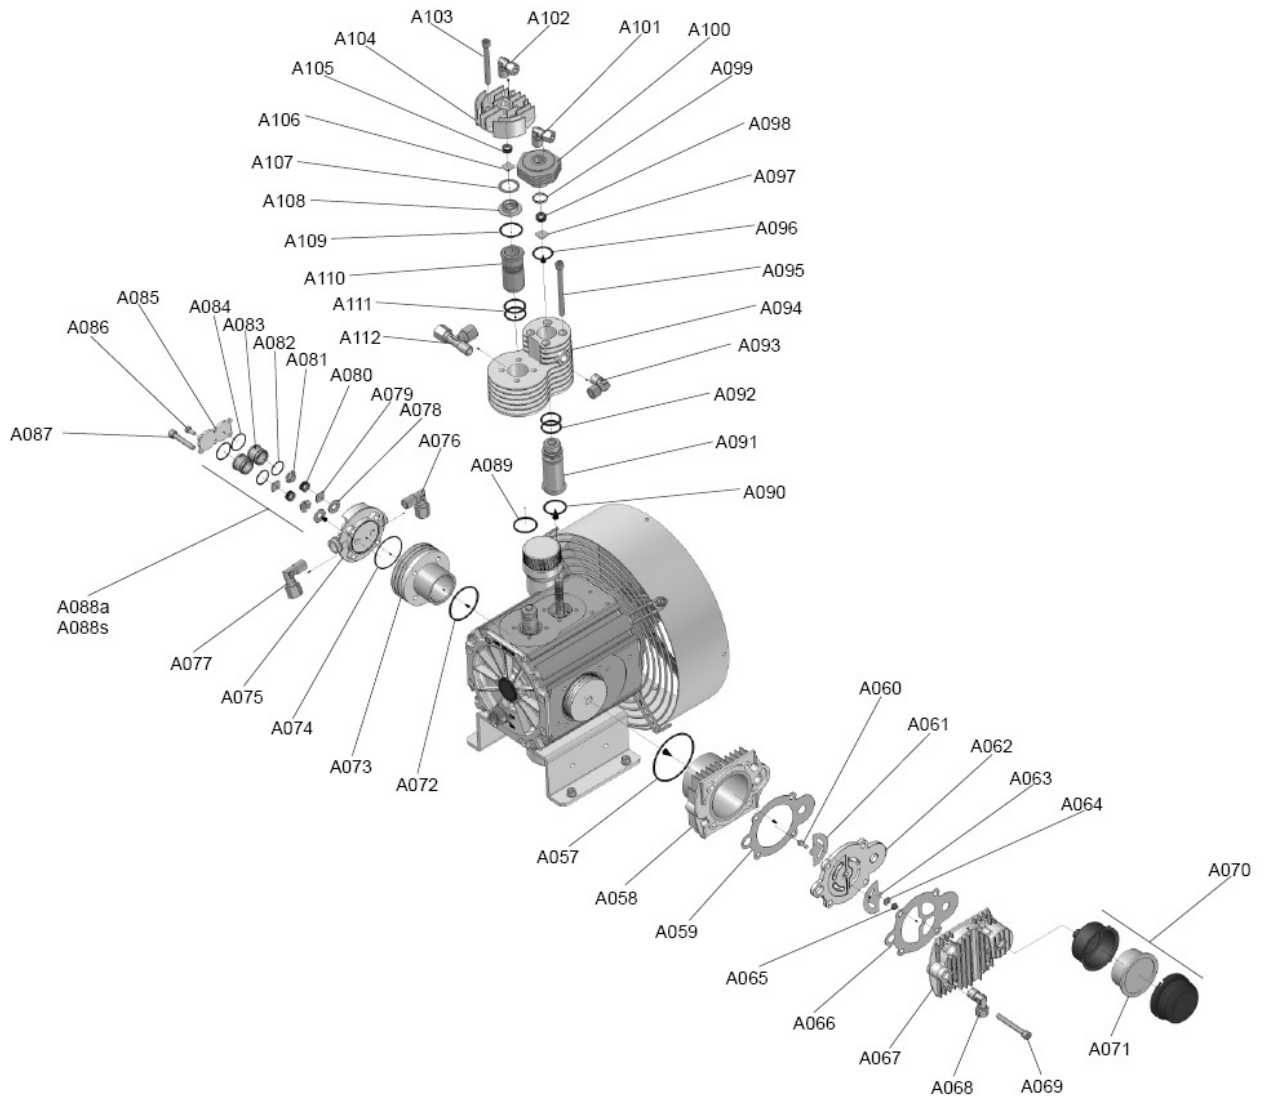

Nardi Parts ATLANTIC 100

N°	Descriptor	Quantity	N°	Description	Quantity	N°	Description	Quantity
A057	O-ring	1	A077	Connections L 1/4" tube 8mm	1	A095	Screw	1
A058	Cylinder 1st Stage	1	A078	Inferior body valve 2nd stage	2	A096	O-ring	1
A059	Cylinder Gasket 1st Stage	1	A079	Valve plate 2nd stage	2	A097	Plate valve 4th stage	1
A060	Screw	1	A080	Spring valve 2nd stage	2	A098	Spring valve 4th stage	1
A061	Lamella	1	A081	Central body valve 2nd stage	2	A099	Washer Valve Head	1
A062	Valve plate	1	A082	O-ring	2	A100	Head 4th stage	1
A063	Lamella	1	A083	Body suction valve 2nd stage	2	A101	Connection L 1/4"	1
A064	Washer	1	A084	O-ring	2	A102	Connection L 1/4"	1
A065	Dado	1	A085	Cover valves	1	A103	Screw	4
A066	Top Gasket 1st stage	1	A086	Screw	6	A104	Head 3rd stage	1
A067	Head 1st stage	1	A087	Screw	4	A105	Spring 3rd stage	1
A068	Connection L 1/4" tube 10mm	1	A088A	Intake valve	1	A106	Plate valve 3rd stage	1
A069	Screw	4	A088S	Outtake valve	1	A107	Seal washer Head 3rd stage	1
A070	Complete suction Filter	1	A089	O-ring	1	A108	Inferior body valve 3rd stage	1
A072	Suction filter cartridge	1	A090	O-ring	1	A109	O-ring	1
A073	Cylinder 2nd stage	1	A091	Cylinder 4th stage	1	A110	Cylinder 3rd Stage	1
A074	O-ring	1	A092	O-ring	2	A111	O-ring	2
A075	Head 2nd stage	1	A093	Connections L 1/4" tube 8mm	1	A112	Connection a T 1/4"	1
A076	Connections T 1/4" tube 10mm	1	A094	Aluminium cylinder 3rd - 4th stage	1