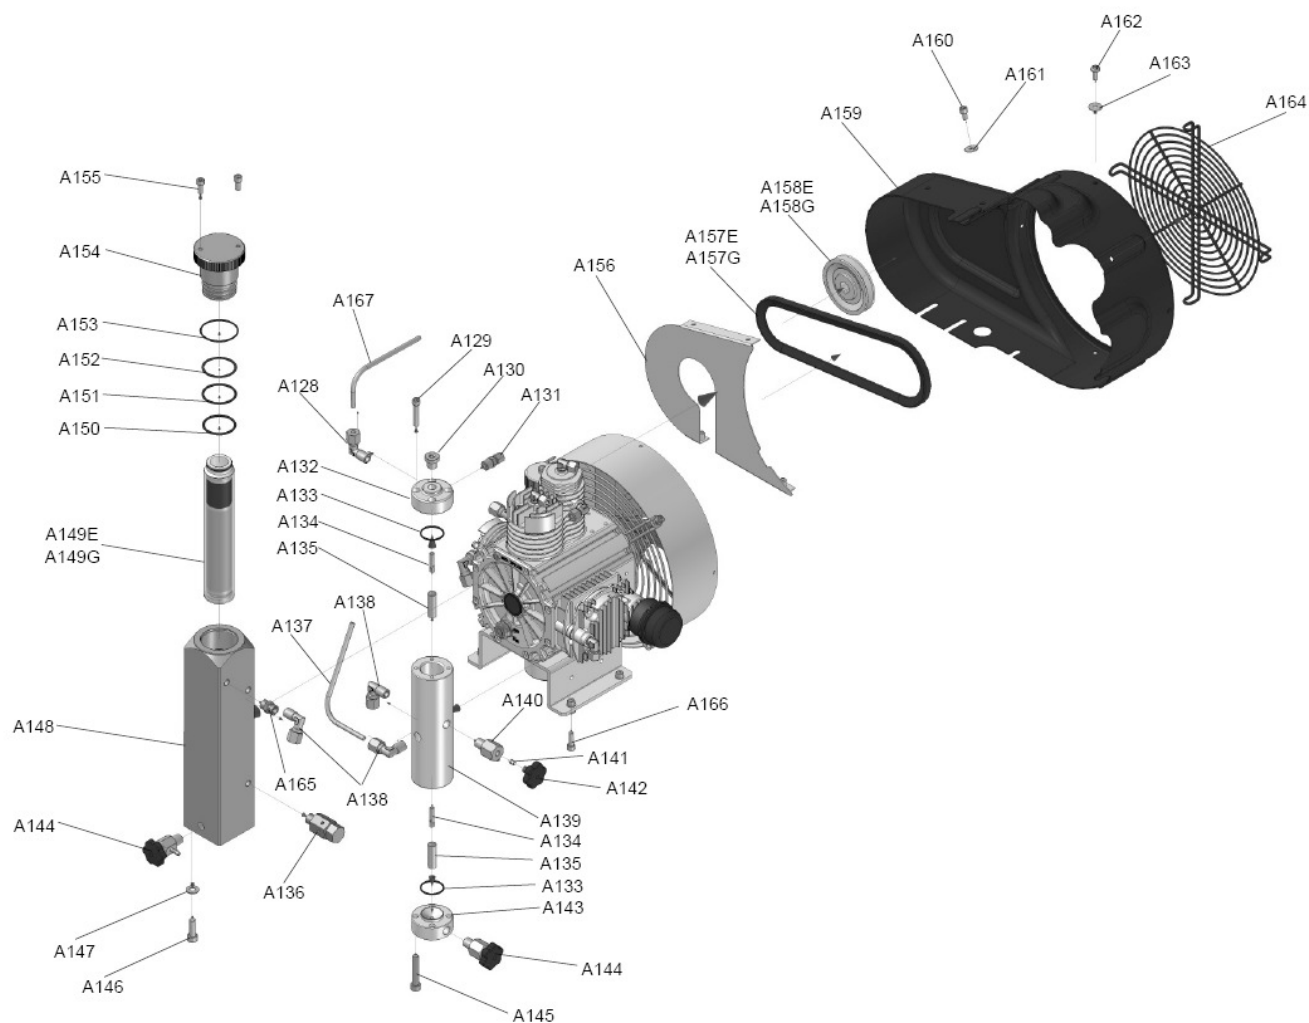

Nardi Parts ATLANTIC 100

N°	Description	Quantity	N°	Description	Quantity	N°	Description	Quantity
A128	Connection L 1/4" tube 8mm	1	A143	Plug filter separator Inferior	1	A157E60HZ	Belt for electric engine 60 Hz	1
A129	Screw	4	A144	Condensate drain valve complete	2	A157G	Belt for gasoline engine	1
A130	Plug 1/4"	6	A145	Screw	4	A158E50HZ	Pulley for electric engine 50Hz	1
A131	Connection 1/4 Tube 8mm	2	A146	Screw	4	A158E60HZ	Pulley for electric engine 60Hz	1
A132	Plug filter separator	1	A147	Washer	4	A158G	Pulley for gasoline engine	1
A133	O-ring	2	A148	Body carbons filter Atlantic	1	A159P	Cover belt electric compressor	1
A134	Element separator	2	A149E	Filter cartridge ATLANTIC electric	1	A159G	Cover belt gasoline compressor	1
A135	Element separator	2	A149G	Filter cartridge ATLANTIC gasoline	1	A160	Screw	2
A136-225	Safety valve 225 Bar	1	A150	O-ring	1	A161	Washer	6
A136-330	Safety valve 330 Bar	1	A151	O-ring	1	A162	Metal Wire Cover fan	1
A137	Tube separator - filter	1	A152	O-ring	1	A163	Washer	6
A138	Connection L 1/4" tube 6mm	3	A153	O-ring	1	A164	Screw	4
A139	Body filter separator	1	A154	Plug carbons filter Atlantic	1	A165	Connection 1/4" for hose	1
A140	Drain valve housing	1	A155	Screw	1	A166	Screw	1
A141	TEFLON nut	1	A156	Metallic Cover belt	1			
A142	Screw of discharge	1	A157E50HZ	Belt for electric engine 50 Hz	1