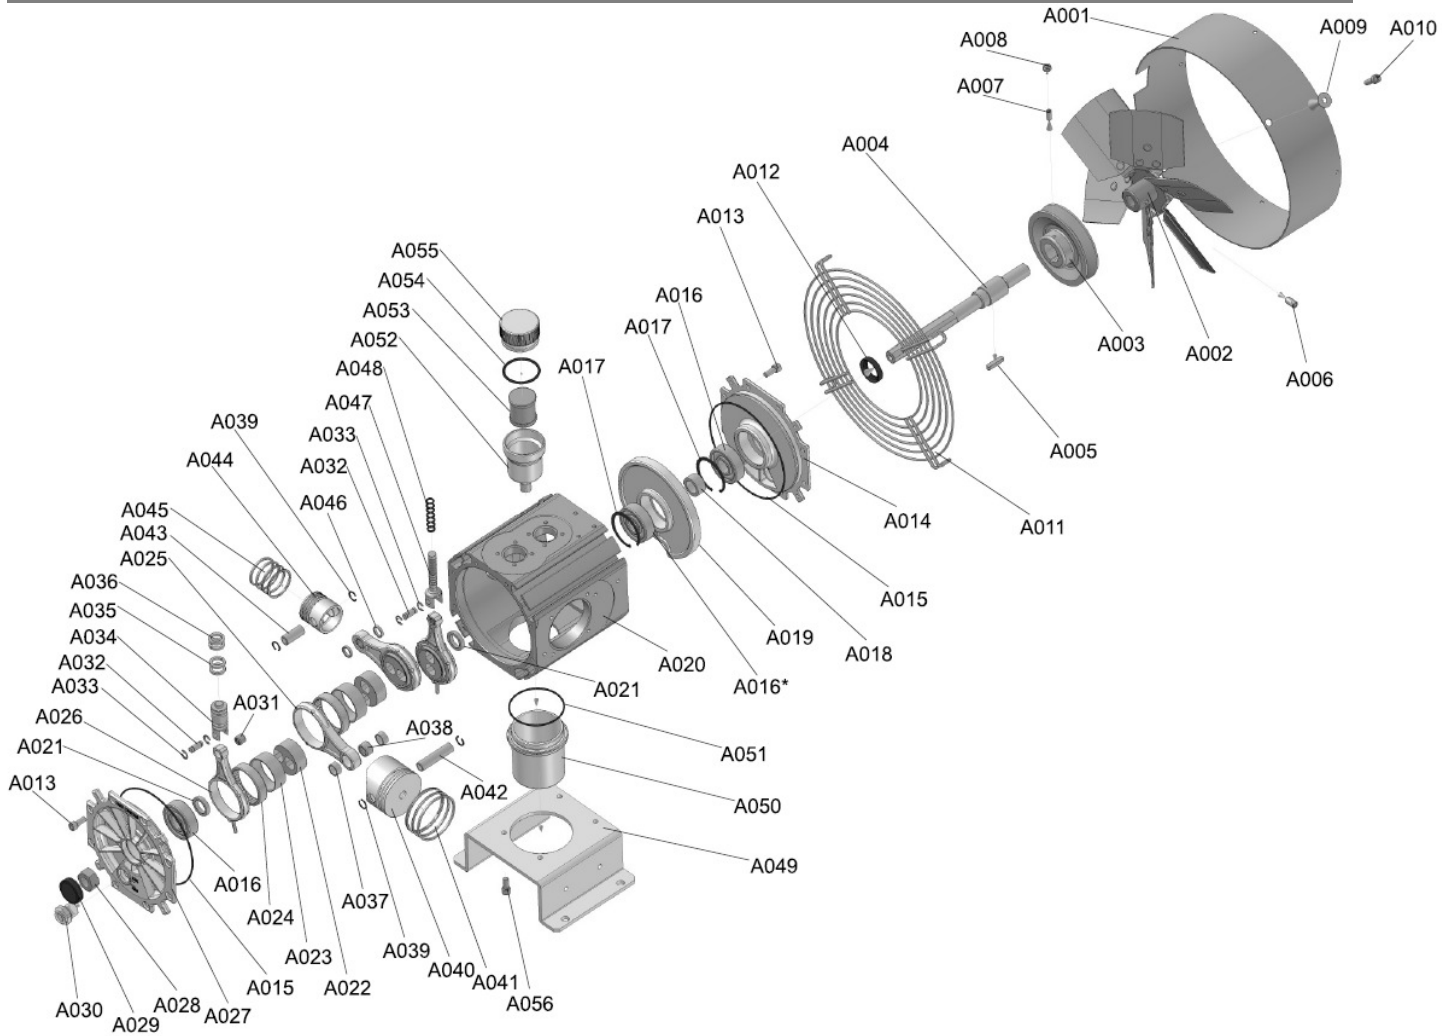

Nardi Parts ATLANTIC 100

N° Parts	Description	Quantity	N° Parts	Description	Quantity	N°	Description	Quantity
A001	Metal Cover Fan	1	A020	Compressor crankcase	1	A039	Safety O-ring piston 1st – 2nd	4
A002	Fan	1	A021	Thickness	2	A040	Piston 1st stage	1
A003	Pulley	1	A022	Eccentric	4	A041	Piston rings 1st stage	1 Set.
A004	Compressor shaft	1	A023	Roller bearing	4	A042	Piston pin 1st stage	1
A005	Key	1	A024	Roller bearing	4	A043	Piston pin 2nd stage	1
A006	Screw	1	A025	Connecting rod 1st – 2nd Stage	2	A044	Piston 2nd stage	1
A007	Screw	1	A026	Connecting rod 3rd – 4th Stage	2	A045	Piston rings 2nd stage	1 Set.
A008	Nut	1	A027	Flange	1	A046	Trickiness connecting rod 2nd	2
A009	Washer	3	A028	Nut	1	A047	Piston 4th stage	1
A010	Screw	4	A029	Cover Oil seal	1	A048	Piston rings 4th stage	Set. 1
A011	Metal Wire	1	A030	Visual level plug oil	1	A049	Bracket Compressor	1
A012	Oil seal	1	A031	Roller bearing	2	A050	Oil cap	1
A013	Screw	16	A032	Piston pin 3rd – 4th stage	2	A051	O-ring	1
A014	Flange	1	A033	Safety O-ring piston 3rd – 4th	4	A052	Vat Oil Vapour	1
A015	O-ring	2	A034	Piston 3rd stage	1	A053	Filter Olio vapour	1
A016	Bearing	3	A035	Piston rings 3rd stage	1 Set.	A054	O-ring	1
A017	Circlip ring	2	A036	Piston rings 3rd stage	1 Set.	A055	Cork	1
A018	Thickness	1	A037	Trickiness connecting rod 1st stage	2	A056	Screw	6
A019	Flange	1	A038	Roller bearing 1st – 2nd stage	2			